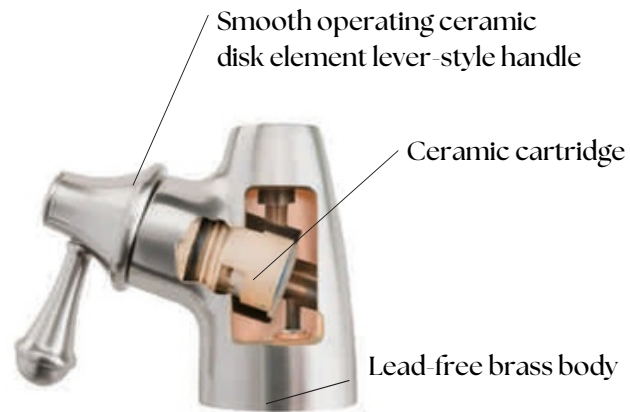

What Is Reverse Osmosis (RO)?

Reverse osmosis is a separation process that utilizes a semipermeable membrane to remove 90% to 99% of the impurities in drinking water.

What Is Ultra Violet (UV) Purification System?

A UV water purifier treats micro-biologically unsafe water with germicidal ultraviolet light. The UV wavelength scrambles the DNA of living organisms in the water so that they can no longer reproduce and make you sick. If you drink bacteria-infested water, the organisms can embed in your digestive tract and replicate. Ultraviolet radiation renders bacteria, viruses, parasites, and fungi unable to replicate by damaging the nucleic acids of their DNA.

Tomlinson® Drinking Water Faucets

Before you invest in a Water Purification System, you want to ensure that the faucet you install is not only attractive but also constructed with lead-free materials. Most of Tomlinson's Drinking Water Faucets are NSF/ANSI 61-9 & 372 certified and in compliance with the Safe Drinking Water Act (SDWA).

Just as important as the quality of our faucets' internal construction is our ability to create faucets that enhance the style and function of virtually any kitchen design. Tomlinson offers a variety of styles ranging from Vintage to Ultra Contemporary in an appealing choice of finishes. Since it is the most visible component of a drinking water system, your faucet becomes a statement of your personal style.

Common Features

Our faucets embody quality from the inside components to the remarkable finishes. Most Tomlinson Drinking Water Faucets feature:

- Most are certified to NSF/ANSI 61-9 & 372
- High-reach neck, approximately 12"
- Designs complement today's upscale kitchens (350mm), swivels 360°
- Ten finishes to match any décor All mounting hardware is included
- Lever-style handles
- Patented modular air gap (U.S. Patent #7,011,106)
- Protective spout tip design prevents after-drip
- One gallon-per-minute flow
- Retrofits most brands
- Internal ceramic disk provides smooth operation
- Five-year warranty

Tomlinson's patented modular air gap simplifies the ordering process. An air gap is included with every faucet and can be left in place at installation or discarded as necessary.